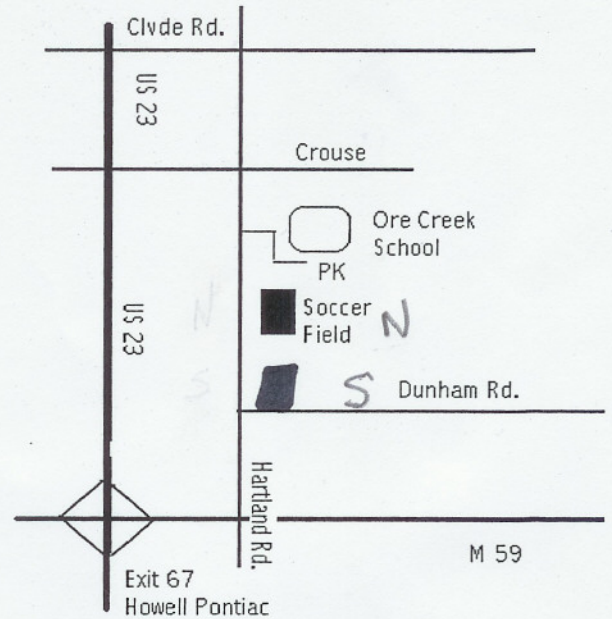

Hartland Community Soccer Association

Fields for Hartland Travel

Farms School 581 Taylor Rd.
Brighton, MI
48114

Ore Creek 3250 Hartland Rd.
Hartland, MI
48353

(Map A)

(Map B)

Written Directions to the Fields

Farms / Lakes Complex (Map A)

1. US 23 North to Exit 27
2. LFT on to M 59 heading west
3. LFT on to Old 23
4. (About 2.5 Miles) LFT on to Taylor
5. LFT into School Drive

Gold Field In Front of School
Main Field behind Schools
(Fields are marked on Maps)

Ore Creek (Map B)

1. US 23 North to Exit 67
2. RHT on to M 59 heading East

3. Quick LFT on to Hartland Rd.