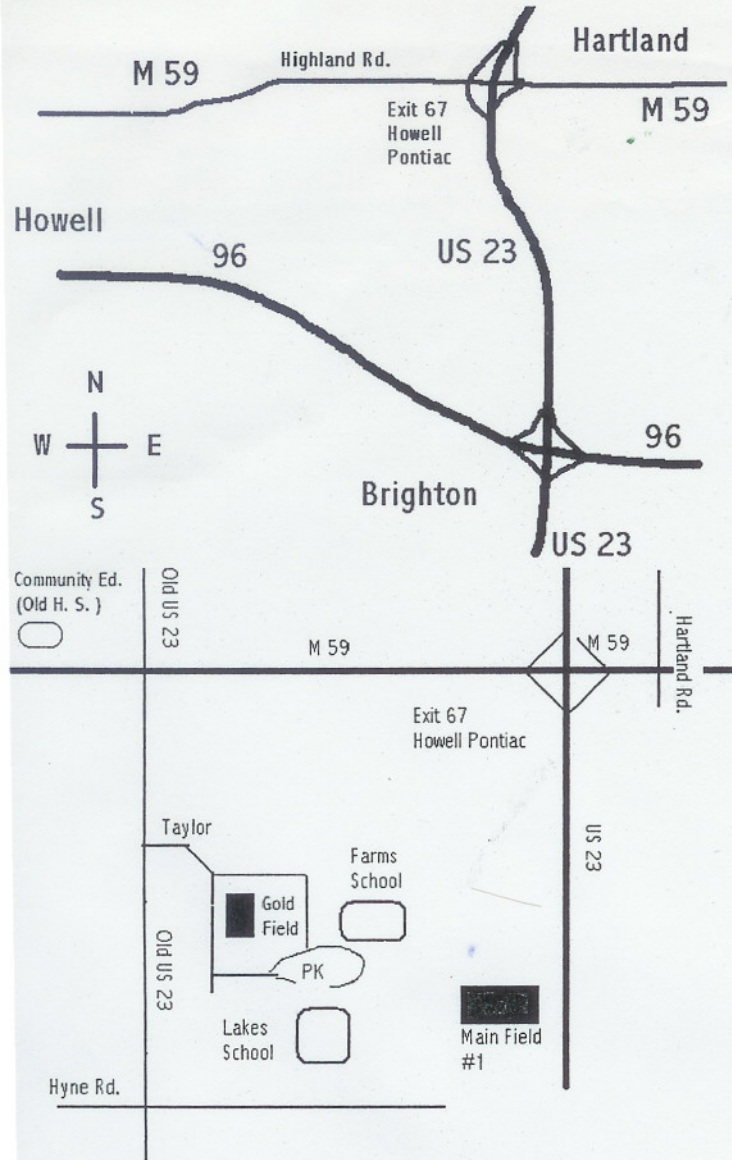

Hartland Community Soccer Association

Fields for Hartland Travel

Farms School 581 Taylor Rd.
Brighton, MI
48114

Ore Creek 3250 Hartland Rd.
Hartland, MI
48353

(Map A)

(Map B)

Written Directions to the Fields

Farms / Lakes Complex (Map A)

1. US 23 North to Exit 27
2. LFT on to M 59 heading west
3. LFT on to Old 23
4. (About 2.5 Miles) LFT on to Taylor
5. LFT into School Drive

Gold Field In Front of School
Main Field behind Schools
(Fields are marked on Maps)

Ore Creek (Map B)

1. US 23 North to Exit 67
2. RHT on to M 59 heading East

3. Quick LFT on to Hartland Rd.